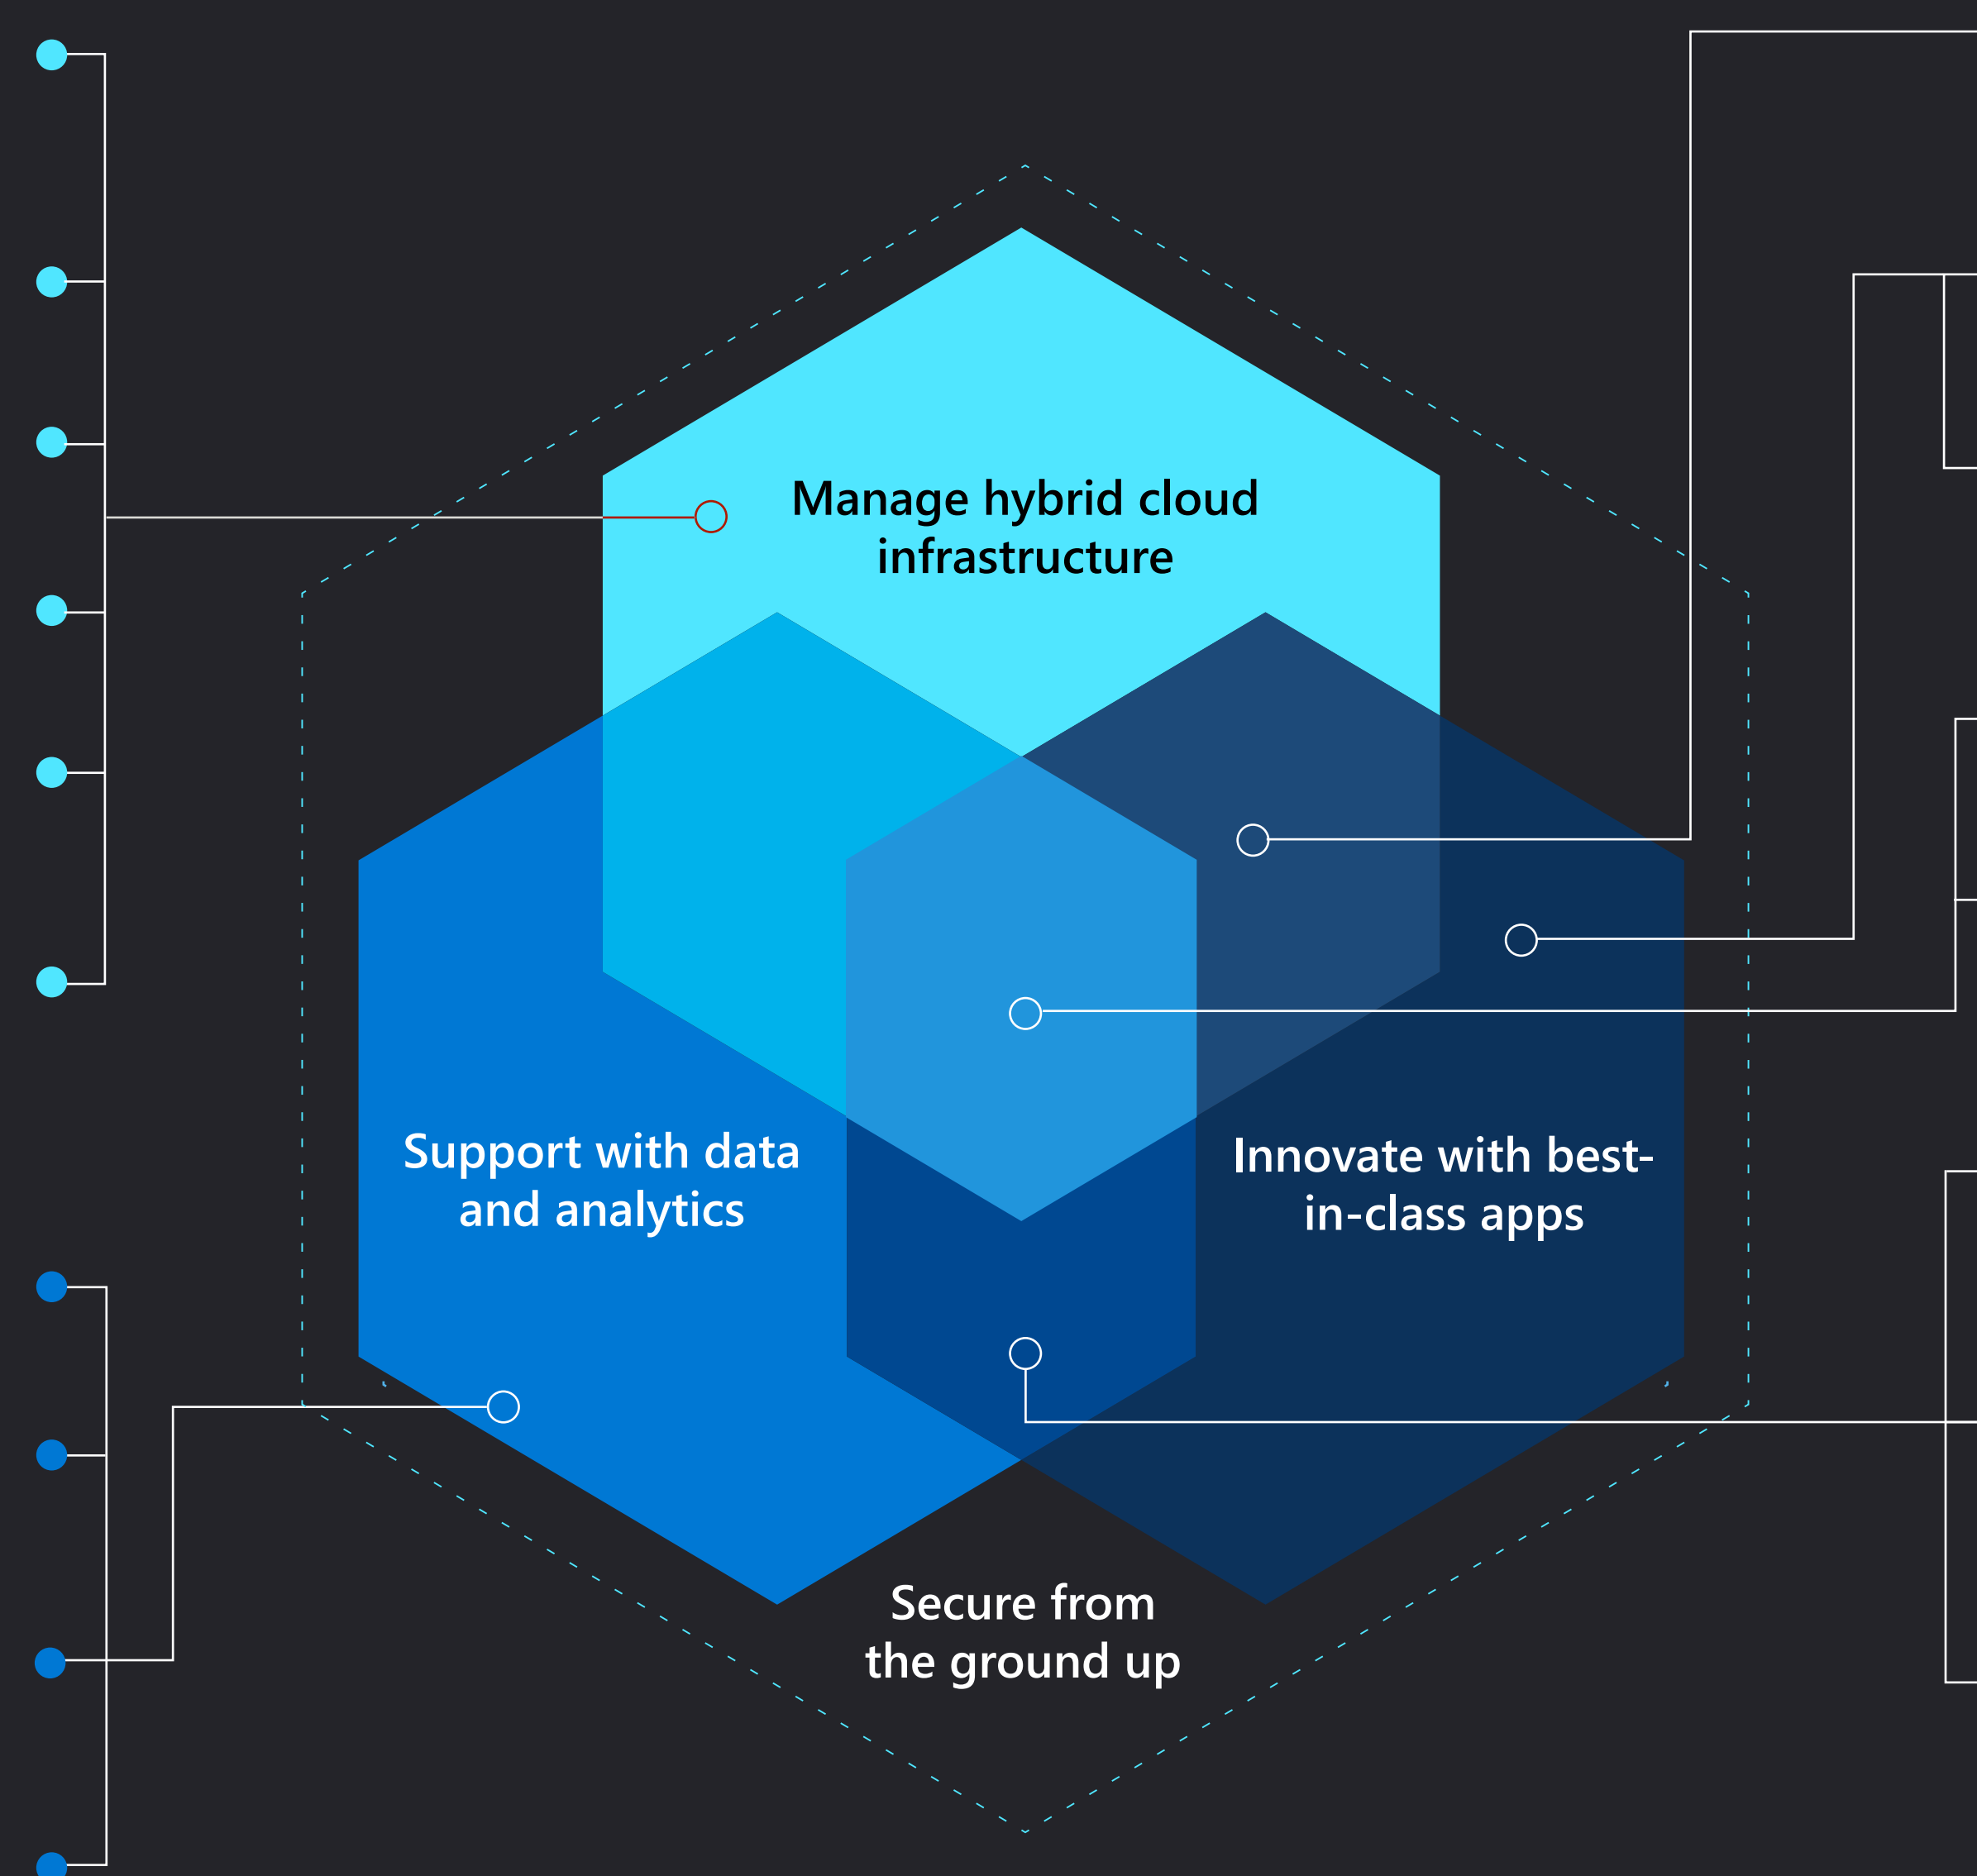

Azure Stack Hub Operator Associate

Azure Stack Hub operators provide cloud services to their end users or customers from within their own datacenter using Azure Stack Hub.

Azure Virtual Desktop Specialty

Administrators for Azure Virtual Desktop plan, deliver, and manage virtual desktop experiences and remote apps, for any device, on Azure.

Azure for SAP Workloads Specialty

Architects or engineers for Azure for SAP Workloads have extensive experience and knowledge of the SAP system landscape and industry standards that are specific to the initial migration or integration and the long-term operation of an SAP solution on Microsoft Azure.

Azure Data Scientist Associate

Azure Data Scientists apply data science and machine learning to implement and run machine learning workloads on Azure.

Azure Data Engineer Associate

Azure Data Engineers integrate, transform, and consolidate data from various structured and unstructured data systems into structures that are suitable for building analytics solutions.

Azure Database Administrator Associate

Azure Database Administrators implement and manage cloud and on-premises relational databases built on top of Microsoft SQL Server and Azure data services.

Data Analyst Associate

Data Analysts help businesses to maximize the value of their data assets using Microsoft Power BI.

DevOps Engineer Expert

DevOps Engineers work with people, processes, and technologies to continuously deliver business value.

Azure Developer Associate

Azure Developers design, build, test, and maintain cloud applications and services.

Azure IoT Developer Specialty

Azure IoT Developers create and maintain the cloud and edge portions of an IoT solution.

Azure Fundamentals

Azure Fundamentals validates foundational knowledge of cloud services and how those services are provided with Microsoft Azure.

Azure Solutions Architect Expert

Azure Solutions Architects design and implement solutions that run on Microsoft Azure, including aspects like compute, network, storage, and security.

Azure AI Engineer Associate

Azure AI Engineers build, manage, and deploy AI solutions that leverage Azure Cognitive Services, Azure Cognitive Search, and Microsoft Bot Framework.

Azure AI Fundamentals

Azure AI Fundamentals validates foundational knowledge of machine learning and artificial intelligence concepts and related Microsoft Azure services.

Azure Data Fundamentals

Azure Data Fundamentals validates foundational knowledge of core data concepts and how they are implemented using Microsoft Azure data services.

Azure. Invent with purpose.